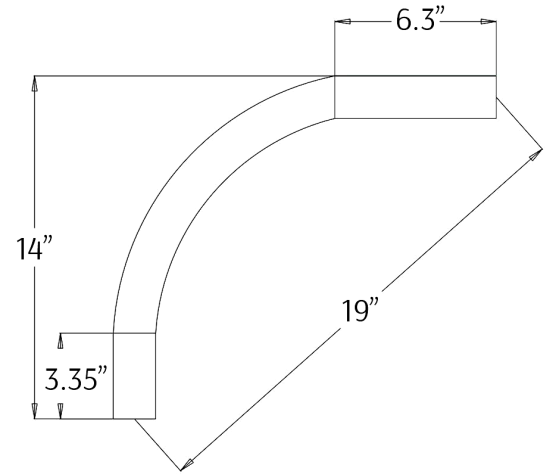

With Photocell

DIMENSIONS:

LR-ECO-20W-50K-P
LR-ECO-20W-30K-P

LED BARN LIGHTS WITH PHOTOCELL

Ideal for general site lighting, doorway, pathway, alleys, parking areas, loading docks.

ELECTRICAL SPECIFICATIONS:

- Voltage: 120~277VAC
- Wattage: 20W
- Efficacy: 120LM/W

HOUSING SPECIFICATIONS:

- Die-cast aluminum with powder coat finish (Dark Bronze)
- Optional 90° Arm
- Driver located in isolated compartment for improved thermal management
- UL listed photocell
- Lifespan: 50,000 hr.
- IP Rating: IP65

CERTIFICATIONS:UL, DLC

MODEL	WATTS	VOLTAGE	LUMENS	COLOR TEMP
LR-ECO-20W-50K-P	20W	120~277VAC	2400LM	5000K
LR-ECO-20W-30K-P	20W	120~277VAC	2400LM	3000K

LR-ECO-ARM

MODEL	DESCRIPTION
LR-ECO-ARM	Optional 90° Arm for LR-ECO series

LIGHTING SPECIFICATIONS:

- Lens: Polycarbonate lens
- Total lumens: 2400LM
- Color temperature: 5000K/3000k
- Color rendering index: >80
- Beam Angel: 90°

WARRANTY: 7 years