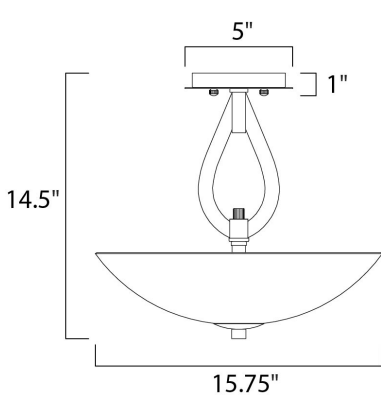

**ADDITIONAL**

INSTALL UP/DOWN:  
RATED LIFE 2500 Hours  
OPERATING TEMPERATURE:  
-20°C (-4°F), 40°C (104°F)

**MEASUREMENTS**

DIMENSION : 15.75" W x 14.5" H  
CANOPY : 5." W x 1." H x 5." L  
HANGING WEIGHT : 7.3 lb