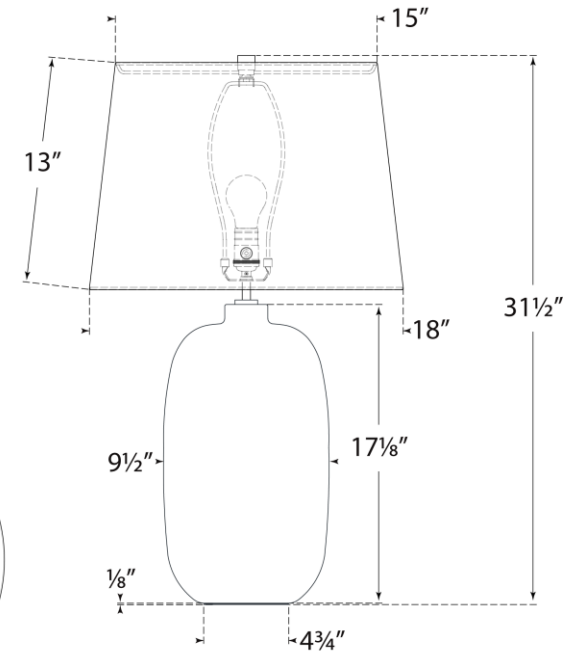

TEAR SHEET

Pemba Large Combed Table Lamp

Item # CHA 8660CMB-L

Designer: Chapman & Myers

Height: 31.5"

Width: 18"

Base: 4.75" Square

Finishes: CMB, GWC

Shade Treatments: L

Shade Details: 15" x 18" x 13" Square

Socket: E26 Dimmer

Wattage: 15 LED A19

Weight: 31 Pounds

Top View

Front View