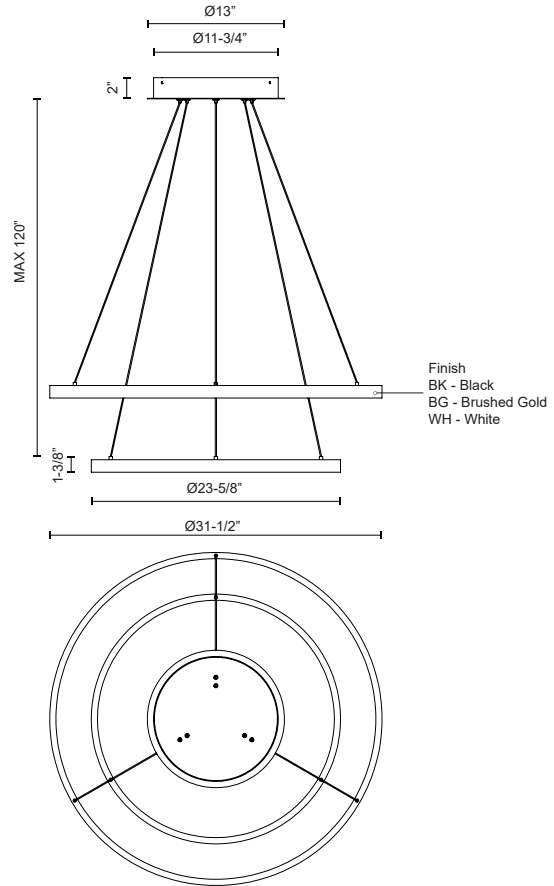

Black

SPECIFICATION DETAILS

Fixture Dimensions	D31-1/2" x H1-3/8"
Light Source	LED with DC Driver
Wattage	113W
Total Lumens	8380lm
Delivered Lumens	BG-3420lm*; BK-2785lm*; WH-4600lm*
Voltage	120-277V
Color Temperature	3000K
CRI (Ra)	90CRI
Optional Color Temps	2700K - 5000K Available, Minimum Order Quantities Apply
LED Rated Life	50,000 hours
Dimming	100% - 10%, TRIAC or ELV Dimmer (Not Included) or 0-10V Dimmer (Not Included)
Diffuser Details	Frosted Silicone Diffuser
Adjustable	Yes
Wire Length	120" Max
Wire Type	BG - Black Wire; BK - Black Wire; WH - Clear Wire;
Minimum Hang Height	16"
Sloped Ceiling Adaptable	Yes
Location	Dry
Illumination Direction	Downlight
Canopy Dimensions	D13" x H2"
Paint Finish	BG01(Canopy); BG02(Fixture Body); BK02; WH02;
Material	Aluminum + Polymeric Material
CEC Title 24 JA8	Yes, JA8-2022

* For custom options, consult factory for details.

* For warranty information, please visit www.kuzcolighting.com/warranty

DESCRIPTION

Extruded and rolled aluminum with rectangular profile. Flush silicone diffuser. Two tiers. Matte powder-coated finish. Down light